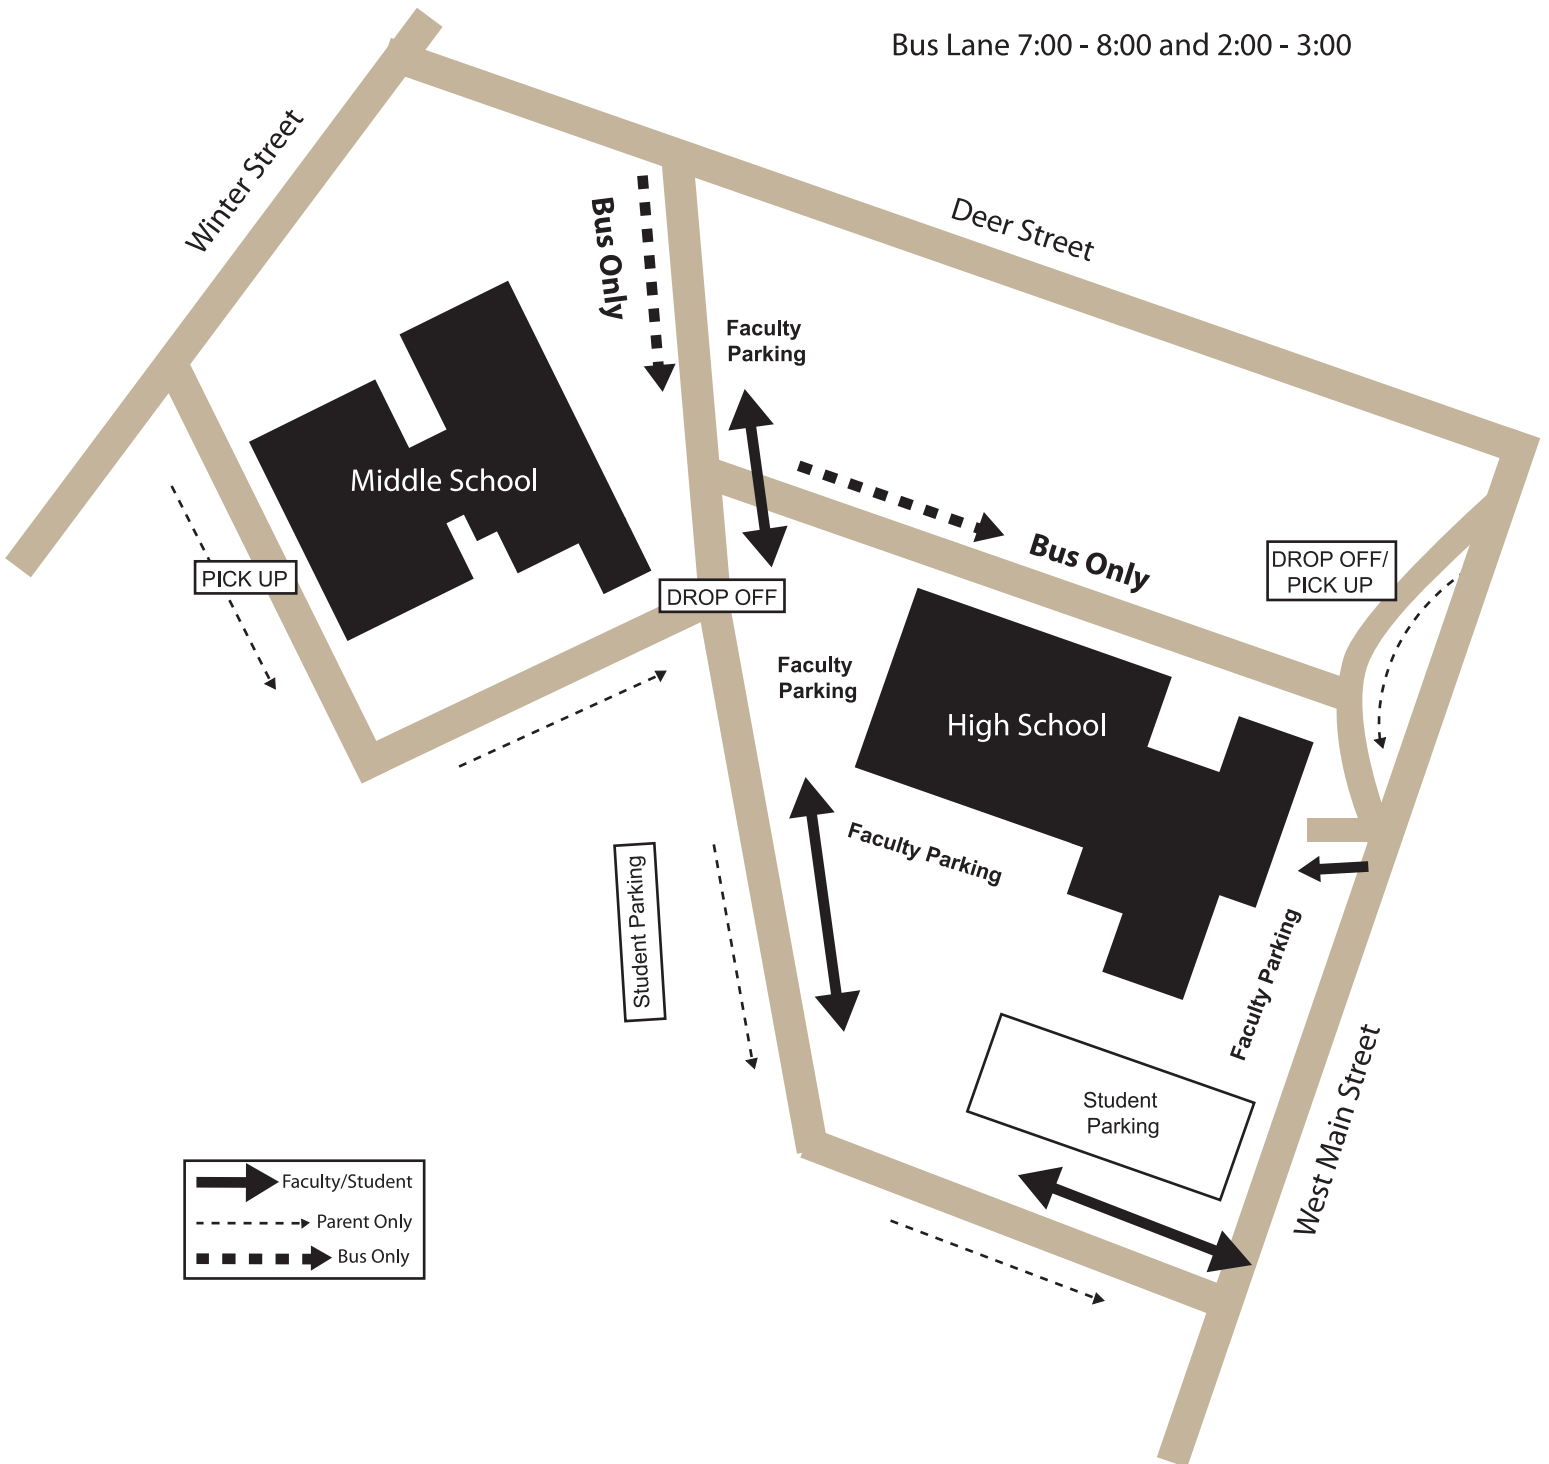

TRAFFIC PATTERN

Bus Lane 7:00 - 8:00 and 2:00 - 3:00

- Faculty/Student
- - - - - Parent Only
- · · · · Bus Only