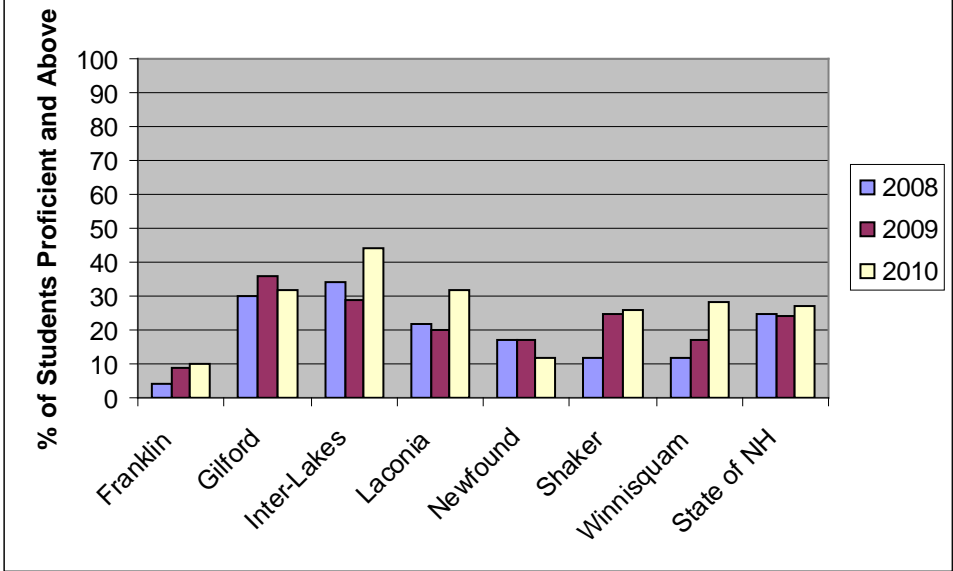

## NECAP SCIENCE Results GRADE 11

	2008	2009	2010
Franklin	13	5	10
Gilford	27	33	32
Inter-Lakes	24	24	17
Laconia	25	11	14
Newfound	18	16	17
Shaker	18	26	30
Winnisquam	25	23	23
State of NH	22	24	24

### NECAP SCIENCE GRADE 8

	2008	2009	2010
Franklin	4	9	10
Gilford	30	36	32
Inter-Lakes	34	29	44
Laconia	22	20	32
Newfound	17	17	12
Shaker	12	25	26
Winnisquam	12	17	28
State of NH	25	24	27

	2008	2009	2010
Franklin	30	15	53
Gilford	64	72	63
Inter-Lakes	48	40	49
Laconia	46	39	46
Newfound	46	28	42
Shaker	74	70	65
Winnisquam	58	55	51
State of NH	51	53	54