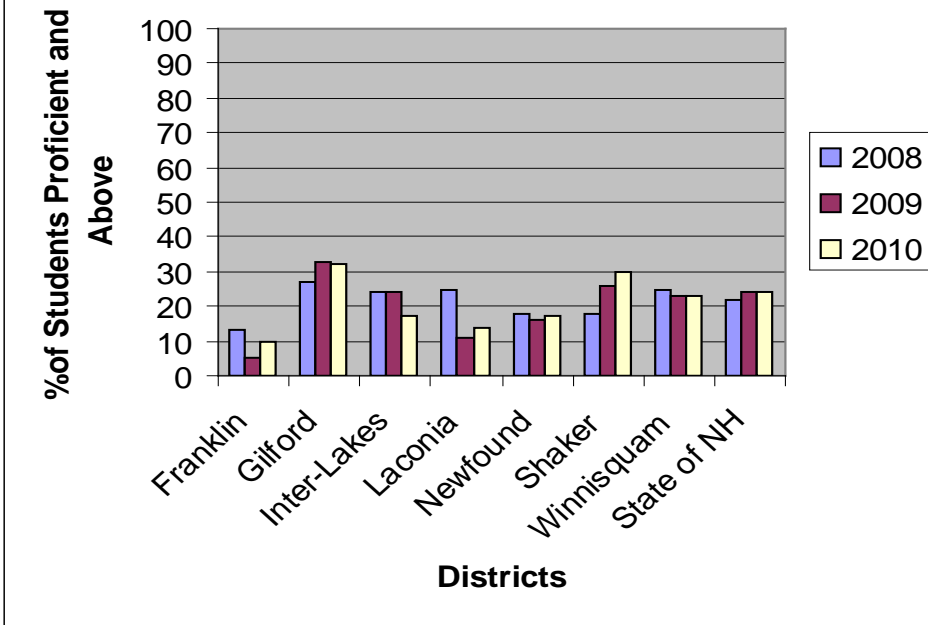

## NECAP SCIENCE Results GRADE 11

	2008	2009	2010
Franklin	13	5	10
Gilford	27	33	32
Inter-Lakes	24	24	17
Laconia	25	11	14
Newfound	18	16	17
Shaker	18	26	30
Winnisquam	25	23	23
State of NH	22	24	24

### NECAP SCIENCE GRADE 8

	2008	2009	2010
Franklin	4	9	10
Gilford	30	36	32
Inter-Lakes	34	29	44
Laconia	22	20	32
Newfound	17	17	12
Shaker	12	25	26
Winnisquam	12	17	28
State of NH	25	24	27

	2008	2009	2010
Franklin	30	15	53
Gilford	64	72	63
Inter-Lakes	48	40	49
Laconia	46	39	46
Newfound	46	28	42
Shaker	74	70	65
Winnisquam	58	55	51
State of NH	51	53	54