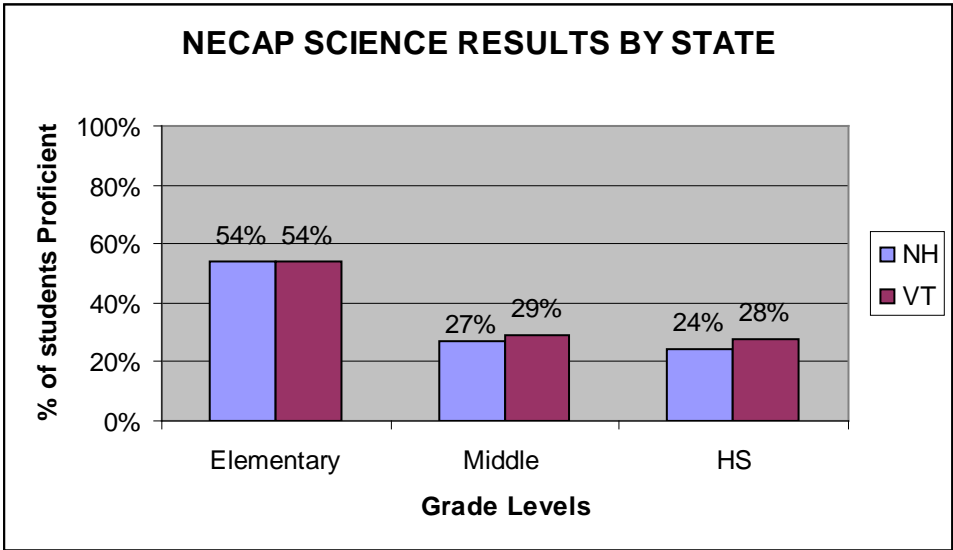

Rhode Island has not posted at this time.