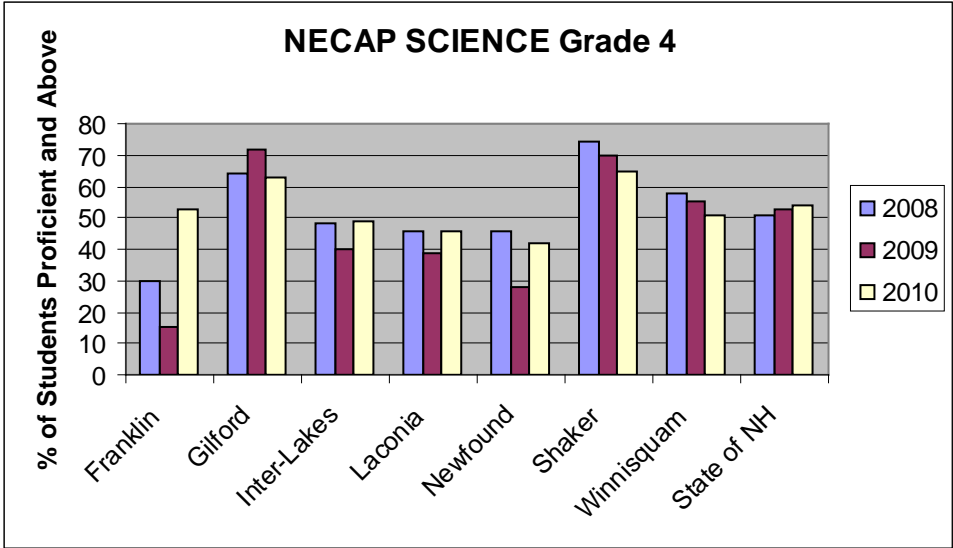

2008	2009	2010
Franklin	30	15	53
Gilford	64	72	63
Inter-Lakes	48	40	49
Laconia	46	39	46
Newfound	46	28	42
Shaker	74	70	65
Winnisquam	58	55	51
State of NH	51	53	54